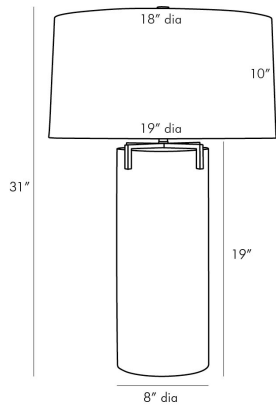

ARTERIOS

DALE LAMP

49352-862
 H: 31 IN, Dia: 19.00 IN
 Clear Glass, Bronze
 Contract Suitable As Is

Featuring a cylindrical glass body the Dale Lamp elevates simplicity. Lacking a base and a formal cap the Dale uses negative space and transparency to in fact add more to its space. Replacing the traditional cap is a bronze claw-like top that gives way to its neck and white linen drum shade with white microfiber lining. Features a decorative crystal finial and a taupe cloth cord.

APPEARANCE

Material Cotton, Glass, Linen, Steel
 Finish Bronze, White
 Top Coat/Sealant false

DIMENSIONS

Shade Top: 18.00 IN, Dia: 19.00 IN, Side: 10 IN
 Body H: 19 IN, Dia: 8.00 IN
 Neck H: 1.5 IN, Dia: 1.00 IN
 Foot Print Dia: 8.00 IN

WIRING

Rating Indoor Only
 Tilt Test 10 Degrees - AU
 Cord 8 FT, Exits Neck, SPT-2, Taupe Fabric
 Socket 1, Nickel, Type A- E26, 3-Way
 Switch 3-Way Rotary, At Socket
 Maximum Watt 100
 Voltage 110-120 V

CERTIFICATIONS

Certifications Mexico
 Australia, United Arab Emirates,
 United Kingdom, United States,
 Canada

COMPLIANCY

UL/ETL Yes
 CB Yes
 RoHS true

SHIPPING

Product Weight 9 LBS
 Gross Weight 1 9 LBS
 Gross Weight 2 2.5 LBS
 Shipping Box 1 H: 27 IN, L: 13 IN, W: 13 IN
 Shipping Box 2 H: 14 IN, L: 23 IN, W: 23 IN