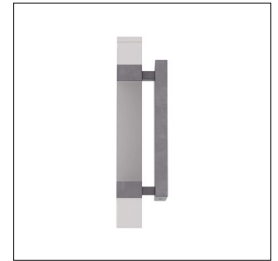

## WATKINS SCONCE

DWC15  
H: 15 IN, W: 4.5 IN, D: 3.5 IN  
Clear Crystal  
Contract Suitable As Is

Our Watkins sconce bestows an element of modern glamor to an entry or hallway. The sleek wall light is created in a mix of matte and high-gloss materials, which combine to produce a geometric blocking effect. The LED fixture features a linear composition of clear and frosted crystal, with bands bronze iron. Bronze iron also forms the sconce's rectangular backplate. Damp-rated, although limited covered outdoor conditions may affect finish.

### APPEARANCE

Material Crystal, Iron  
Finish English Bronze, Frosted  
Top Coat/Sealant true

### DIMENSIONS

Center Of Mount From Btm 7.5 IN  
Backplate H: 10 IN, W: 4.5 IN, D: 1.5 IN  
Mount H: 9.5 IN, W: 4 IN