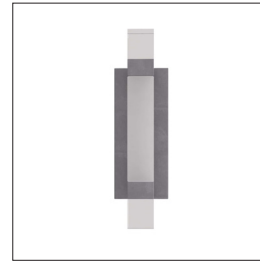

## WATKINS SCONCE

DWC15  
H: 15 IN, W: 4.5 IN, D: 3.5 IN  
Clear Crystal  
Contract Suitable As Is

Our Watkins sconce bestows an element of modern glamor to an entry or hallway. The sleek wall light is created in a mix of matte and high-gloss materials, which combine to produce a geometric blocking effect. The LED fixture features a linear composition of clear and frosted crystal, with bands bronze iron. Bronze iron also forms the sconce's rectangular backplate. Damp-rated, although limited covered outdoor conditions may affect finish.

### APPEARANCE

Material Crystal, Iron  
Finish English Bronze, Frosted  
Top Coat/Sealant true

### DIMENSIONS

Center Of Mount From Btm 7.5 IN  
Backplate H: 10 IN, W: 4.5 IN, D: 1.5 IN  
Mount H: 9.5 IN, W: 4 IN