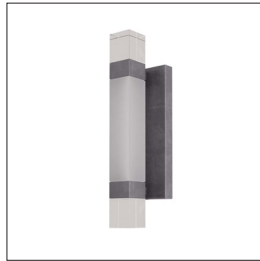

## WATKINS SCONCE

DWC15  
H: 15 IN, W: 4.5 IN, D: 3.5 IN  
Clear Crystal  
Contract Suitable As Is

Our Watkins sconce bestows an element of modern glamor to an entry or hallway. The sleek wall light is created in a mix of matte and high-gloss materials, which combine to produce a geometric blocking effect. The LED fixture features a linear composition of clear and frosted crystal, with bands bronze iron. Bronze iron also forms the sconce's rectangular backplate. Damp-rated, although limited covered outdoor conditions may affect finish.

### APPEARANCE

Material Crystal, Iron  
Finish English Bronze, Frosted  
Top Coat/Sealant true

### DIMENSIONS

Center Of Mount From Btm 7.5 IN  
Backplate H: 10 IN, W: 4.5 IN, D: 1.5 IN  
Mount H: 9.5 IN, W: 4 IN