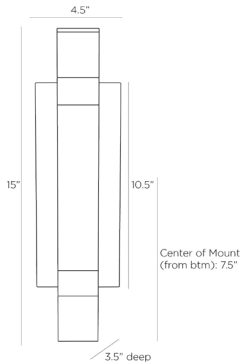

## WATKINS SCONCE

DWC15  
H: 15 IN, W: 4.5 IN, D: 3.5 IN  
Clear Crystal  
Contract Suitable As Is

Our Watkins sconce bestows an element of modern glamor to an entry or hallway. The sleek wall light is created in a mix of matte and high-gloss materials, which combine to produce a geometric blocking effect. The LED fixture features a linear composition of clear and frosted crystal, with bands bronze iron. Bronze iron also forms the sconce's rectangular backplate. Damp-rated, although limited covered outdoor conditions may affect finish.

### DIMENSIONS

Center Of Mount From Btm 7.5 IN  
Backplate H: 10 IN, W: 4.5 IN, D: 1.5 IN  
Mount H: 9.5 IN, W: 4 IN