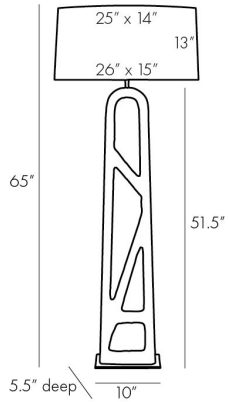

## WILCOTT FLOOR LAMP

79822-398  
 H: 65 IN, W: 26 IN, D: 15 IN  
 Graphite Ricestone  
 Contract Suitable As Is

The unique form of this floor lamp creates interest and intrigue. The sculptural graphite ricestone base has been shaped into an arched, open design that brings forth a dimensional quality to the space it occupies. The entire structure is fashioned to a rectangular antique brass base for additional geometric appeal. Its narrow silhouette makes it a great living room luminary. Topped with a white linen drum shade with white cotton lining and an antique brass sphere finial. Finish will vary.

### DIMENSIONS

Shade	Top: 14 IN, Top: 25 IN, D: 15 IN, W: 26 IN, Side: 13 IN
Body	H: 51.5 IN, W: 10 IN, D: 5.5 IN
Foot Print	W: 10 IN, D: 5.5 IN
Harp	10.5 IN

### WIRING

Rating	Indoor Only
Tilt Test	8 Degrees - UL
Cord	12 FT, Back of Lamp Base, SPT-2, Taupe Fabric
Socket	1, Brass, Type A - E26
Switch	3-Way Rotary, At Socket
Maximum Watt	150
Voltage	110-120 V

### SHIPPING

Product Weight	70 LBS
Gross Weight 1	75 LBS
Gross Weight 2	5 LBS
Shipping Box 1	H: 61.5 IN, L: 12.75 IN, W: 12.75 IN
Shipping Box 2	H: 17 IN, L: 17 IN, W: 28 IN