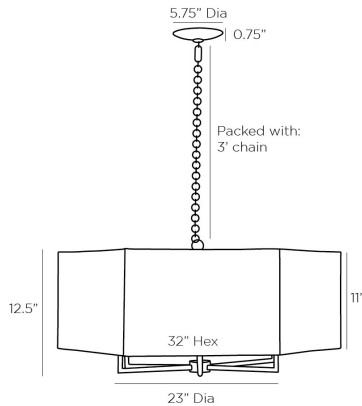

## OXFORD CHANDELIER

82016  
 H: 14 IN, Dia: 32.00 IN  
 Bronze, Off-White Linen  
 Contract Suitable As Is

The Oxford defines traditional chandelier design made from iron in a bronze finish with antique brass accents. A hexagonal off-white linen drum shade dons the classic candelabra silhouette with modern, narrow construction that allows each of the six arms to be slightly showcased. A true to form design with a timeless aesthetic for any space. Finish will vary. Additional chain available (CHN-258). Damp-rated, although limited covered outdoor areas may affect finish.

### DIMENSIONS

Chandelier	H: 12.5 IN, Dia: 23.00 IN
Minimum Hanging Height	14 IN
Maximum Hanging Height	51 IN
Canopy	H: 0.75 IN, Dia: 5.75 IN

### WIRING

Rating	Damp
Cord	10 FT, Clear/Silver, SVT
Socket	6, Type B - E12
Photographed Bulb	Clear Straight Tip Candelabra Bulb
Maximum Watt	40
Voltage	110-120 V