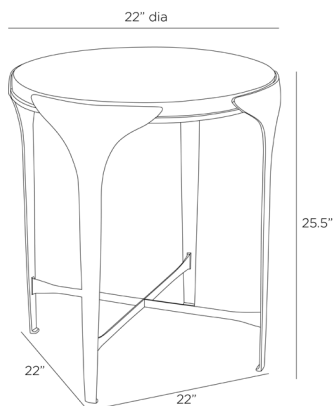

ARTERIOS

JANINE END TABLE

FEI22

H: 25.5 IN, Dia: 22.00 IN

Antique Brass

Contract Recommendations: Natural stone requires periodic sealing

A refined companion for our Janine console, this end table embodies the same subtle design details and minimalist elegance. Drawing inspiration for the Art Deco period, a slender antique brass-plated iron frame gradually flares upward, showcase a white marble top that appears to float within its support. Finish will vary.

APPEARANCE

Material	Iron, Marble
Finish	Antique Brass
Finish Will Vary	true
Top Coat/Sealant	true

DIMENSIONS

	22.5 IN
Foot Print	W: 22 IN, D: 22 IN
Leg	H: 24 IN, W: 1, D: 0.5
Table Top	H: 2 IN, Dia: 22.00 IN
Clearance	4"
Diagonal Dimension	34 IN

SHIPPING

Shipping Requirements	TruckShip
Product Weight	64 LBS
Gross Weight 1	79.38 LBS
Shipping Box 1	H: 27 IN, L: 27 IN, W: 39 IN

CONTRACT

Contract Suitable	Natural stone requires periodic sealing
-------------------	---