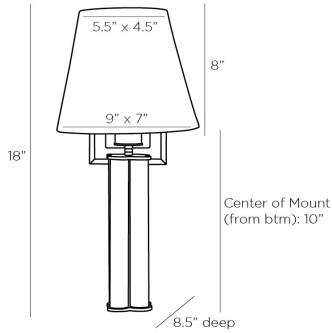

## ECKART SCONCE

JAY JEFFERS

DJ49001-626  
 H: 18 IN, W: 9 IN, D: 8.5 IN  
 Antique Brass  
 Contract Suitable As Is

There is strength in simplicity. The clear glass rods are capped in antique brass with a matching antique brass shade. This sexy sconce is perfect for any bathroom or hallway. A piece of jewelry for your walls. Damp-rated, although limited covered outdoor areas may affect finish.

### DIMENSIONS

Center Of Mount From Btm	10 IN
Shade	Top: 4.5 IN, Top: 5.5 IN, D: 7 IN, W: 9 IN, Side: 8 IN
Backplate	H: 6 IN, W: 5 IN, D: 1 IN
Mount	H: 5.5 IN, W: 4.5 IN