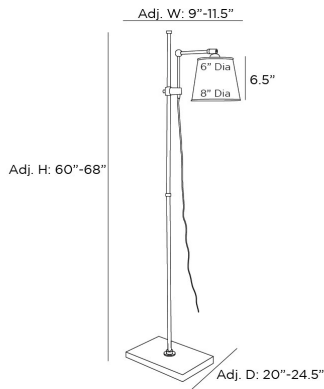

ARTERIOS

WATSON FLOOR LAMP

79846

Taupe, Antique Brass
Contract Suitable As Is

In a handsome mix of materials, the Watson floor lamp embraces a modern sensibility. An adjustable shade in taupe steel is attached to a steel rod finished in antique brass and supported by a white marble base. The lamp is designed with an intentionally exposed taupe cloth cord that can be artfully wrapped around the rod or left to simply hang straight. Marble will vary.

APPEARANCE

Material	Marble, Steel
Finish	Antique Brass, Taupe, White
Finish Will Vary	true
Top Coat/Sealant	true

DIMENSIONS

Shade	Top: 6.00 IN, Dia: 8.00 IN, Side: 6.5 IN
Base	H: 1.5 IN, W: 9 IN, D: 14 IN
Foot Print	W: 9 IN, D: 14 IN

WIRING

Rating	Indoor Only
Tilt Test	10 Degrees - AU
Cord	12 FT, Exits Neck, SPT-2, Taupe Fabric
Socket	1, Type A - E26, White
Switch	On Line, On/Off Foot Switch
Maximum Watt	60
Voltage	110-120 V

CERTIFICATIONS

Certifications	Mexico United States, Canada
----------------	---------------------------------

COMPLIANCY

UL/ETL	Yes
RoHS	true

SHIPPING

Product Weight	20.5 LBS
Gross Weight 1	25.5 LBS
Gross Weight 2	0 LBS
Shipping Box 1	H: 24 IN, L: 13 IN, W: 12.8 IN
Shipping Box 2	H: 0 IN, L: 0 IN, W: 0 IN