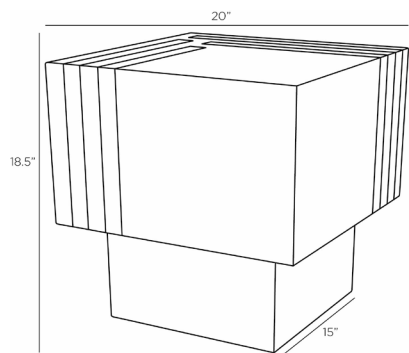

ARTERIOS

BURTON END TABLE

FE119

H: 18.5 IN, W: 20 IN, D: 20 IN

Ebony

Contract Recommendations: Adding a lacquer coating provides additional protection

Graphic stripes of inlaid ivory bone intersect a cube of ebony-finished mango wood. A fresh twist on the classic cube table, this monolithic form balances over a recessed base for visual interest. Finish will vary.

APPEARANCE

Material	Bone, Wood
Material Type	Mango
Finish	Ivory
Finish Will Vary	true
Top Coat/Sealant	true

DIMENSIONS

Foot Print	W: 15 IN, D: 15 IN
Diagonal Dimension	27.5 IN

SHIPPING

Product Weight	26 LBS
Gross Weight 1	33.3 LBS
Shipping Box 1	H: 21 IN, L: 23 IN, W: 23 IN