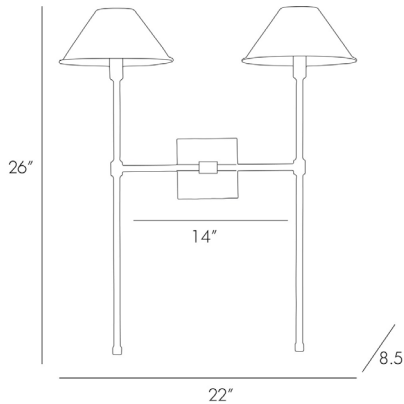

ARTERIOS

HAVANA SCONCE

49054
H: 26 IN, W: 22 IN, D: 8.5 IN
Bronze, Antique Brass
Contract Suitable As Is

Minimal in visual weight, but heavy in design detail. The Havana Sconce is an arresting blend of varying steel finishes. Bronze steel pipes give way to duelling antique brass shades, with antique brass details to match. Each shade features a matte white lining, creating additional light. Also available in polished nickel (49055). Damp-rated, although limited covered outdoor areas may affect finish.

APPEARANCE

Material Steel
Finish Antique Brass, Bronze, Matte White
Top Coat/Sealant true

DIMENSIONS

Center Of Mount From Btm 14 IN
Shade Top: 2.50 IN, Dia: 8.50 IN, Side: 4 IN
Backplate H: 4.5 IN, W: 4.5 IN, D: 0.5 IN

WIRING

Rating Damp
Cord 0.5 FT, Black, SVT
Socket 2, Type B=-E12 Other
Maximum Watt 40
Voltage 110-120 V

CERTIFICATIONS

Certifications Mexico
Australia, European Union, United Arab Emirates, United States, Canada

COMPLIANCY

UL/ETL Yes
CB Yes
RoHS true

SHIPPING

Product Weight 4 LBS
Gross Weight 1 6.5 LBS
Shipping Box 1 H: 9 IN, L: 23 IN, W: 17 IN

ADDITIONAL INFO

Hanging Orientation Horizontal and Vertical

REPLACEMENT PARTS