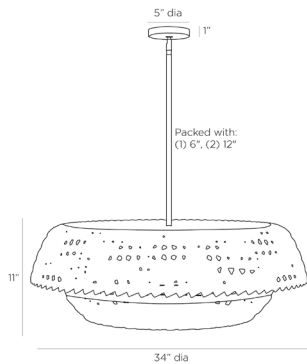

ARTERIOS

VALDEZ PENDANT

DMS08
H: 15 IN, Dia: 34.00 IN
Dark Gray Washed
Contract Suitable As Is

Working in gray-washed raffia, artisans expertly crafted the Valdez pendant, which features an interlocking basket design. The low-profile illuminator is created with two different patterns—a checked weave for the base and a diamond weave forming the cover. The pendant is fitted with a suspension pipe of bronzed iron. Finish will vary.

APPEARANCE

Material	Iron, Raffia
Finish	Bronze
Finish Will Vary	true
Top Coat/Sealant	false

DIMENSIONS

Pendant	H: 11 IN, Dia: 34.00 IN
Minimum Hanging Height	15 IN
Maximum Hanging Height	45 IN
Canopy	H: 11 IN, Dia: 5.00 IN

WIRING

Rating	Indoor Only
Cord	10 FT, Black/White, SVT
Socket	3, Type A - E26
Photographed Bulb	3" Frosted Globe Bulb
Maximum Watt	60
Voltage	110-120 V

CERTIFICATIONS

Certifications	Mexico Australia, European Union, United Arab Emirates, United States, Canada
----------------	--

COMPLIANCY

UL/ETL	Yes
CB	Yes
RoHS	true

SHIPPING

Product Weight	15 LBS
Gross Weight 1	15 LBS
Gross Weight 2	0 LBS
Shipping Box 1	H: 36.5 IN, L: 36.5 IN, W: 11.5 IN
Shipping Box 2	H: 0 IN, L: 0 IN, W: 0 IN