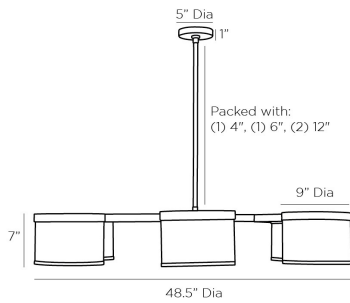

ARTERIOS

MAX CHANDELIER

89477

H: 14 IN, Dia: 48.5 IN

Chattered Antique Brass, White Linen

Contract Suitable As Is

The Max Chandelier echoes Bauhaus-Constructivist style in modern form. Three arms spider out of the antique brass steel frame to each showcase two white linen shades. A chattered texture has been applied to the armature and the matching steel trim, which adds to its luster. Each shade features a fabric diffuser to create a warm glow and elevate the aesthetic. Additional pipe available (PIPE-508). Damp-rated, although limited covered outdoor areas may affect finish.

APPEARANCE

Material	Linen, Steel
Material Type	Chattered
Finish	Antique Brass, White
Top Coat/Sealant	true

DIMENSIONS

Chandelier	H: 7 IN, Dia: 48.50 IN
Minimum Hanging Height	14 IN
Maximum Hanging Height	44 IN
Canopy	H: 1 IN, Dia: 5.00 IN

WIRING

Rating	Damp
Cord	10 FT, Black/White, SVT
Socket	6, Type B - E12
Photographed Bulb	2" Frosted Globe Bulb
Maximum Watt	60
Voltage	110-120 V

CERTIFICATIONS

Certifications	Mexico United States, Canada
----------------	---------------------------------

COMPLIANCY

UL/ETL	Yes
RoHS	true

SHIPPING

Product Weight	17 LBS
Gross Weight 1	25 LBS
Shipping Box 1	H: 9 IN, L: 51 IN, W: 51 IN
Shipping Box 2	H: 0 IN, L: 0 IN, W: 0 IN
Shipping Box 3	H: 0

REPLACEMENT PARTS