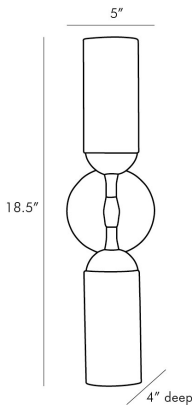

ARTERIOS

EMMETT SCONCE

49670

H: 18.5 IN, W: 5 IN, D: 4 IN

Antique Brass, Bronze

Contract Suitable As Is

Showcasing a set of swirl glass shades in a matte finish that resembles snow marble, the Emmett is simple, stylish and sophisticated. Each flows into steel cups finished in bronze, which brilliantly contrasts with its antique brass steel backplate. A sublime choice for a powder room or modern spaces. Can be installed horizontally or vertically. Damp-rated, although limited covered outdoor conditions may affect finish.

APPEARANCE

Material	Glass, Steel
Finish	Antique Brass, Bronze, Opal Swirl
Finish Will Vary	true
Top Coat/Sealant	false

DIMENSIONS

Center Of Mount From Btm	9 IN
Backplate	Dia: 5.00 IN, D: 1 IN
Mount	Dia: 4.50 IN

COMPLIANCY

UL/ETL	Yes
CB	Yes
RoHS	true

SHIPPING

Product Weight	2.5 LBS
Gross Weight 1	3.5 LBS
Shipping Box 1	H: 6.7 IN, L: 12.2 IN, W: 11.7 IN

ADDITIONAL INFO

Features	ADA
Hanging Orientation	Horizontal and Vertical