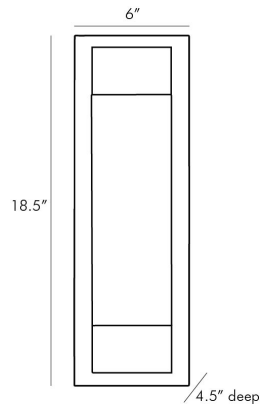

## CHARLIE OUTDOOR SCNCE

49367  
H: 18.5 IN, W: 6 IN, D: 4.5 IN  
Aged Brass, Crystal  
Contract Suitable As Is

Elevate an outdoor living area with this contemporary sconce. A light-weight crystal clear with a frosted backing is capped with natural iron finished in aged bronze and fashioned to an aged brass steel plate offering a slightly industrial and very modern visual to an exterior wall space. When in use the natural materials appear to glow thanks to the ultramodern LED light. Pair with another for a more cohesive look. Approved for outdoor use.

### DIMENSIONS

Center Of Mount From Btm 9.25 IN  
Backplate H: 18.5 IN, W: 6 IN, D: 4.5 IN

### SHIPPING

Product Weight 14 LBS  
Gross Weight 1 14.3 LBS  
Shipping Box 1 H: 9 IN, L: 3 IN, W: 11 IN