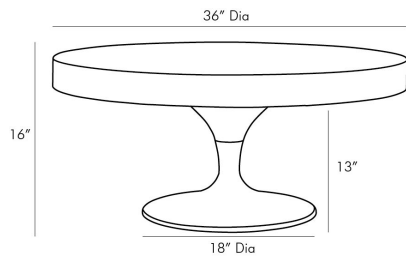

ARTERIOS

DARYL COFFEE TABLE

6844
H: 16 IN, Dia: 36.00 IN
Antique Black

Artisan technique takes hold in the compelling design of our Daryl Side Table's counterpart. The solid wood top has been carved with a rhythmic design then clad in antique brass sheet. A slim and short tapered aluminum base is finished in antique bronze and works to complement the top with a striking contrast in color and materials. Clad finish will vary.

APPEARANCE

Material	Aluminum, Brass
Material Type	Clad
Finish	Antique Bronze
Finish Will Vary	true
Top Coat/Sealant	false

DIMENSIONS

Foot Print	Dia: 18.00 IN
Table Top	H: 3 IN, Dia: 36.00 IN
Clearance	13

SHIPPING

Product Weight	57 LBS
Gross Weight 1	82.5 LBS
Shipping Box 1	H: 19 IN, L: 39 IN, W: 39 IN

CONTRACT

Contract Suitable	false
-------------------	-------