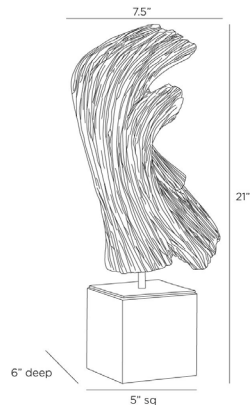

## EDRIS SCULPTURE

ASC20  
H: 21 IN, W: 7.5 IN, D: 6 IN  
Ebony  
Contract Suitable As Is

A sinuous resin form of ebony faux wood is cast to resemble natural driftwood. Designed with a swooping form that reflects movement, this eye-catching accent for the table is mounted on an antique brass steel plate resting upon a crystal-clear base.

### DIMENSIONS

Foot Print	W: 5 IN, D: 5 IN
------------	------------------