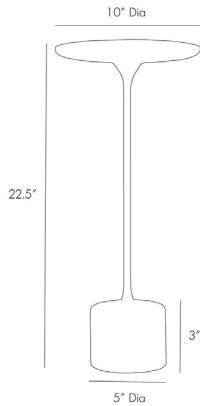

## FITZ DRINK TABLE

2654

H: 22.5 IN, Dia: 10.00 IN

Blackened Iron

Contract Recommendations: Not for use  
on carpets or rugs

Fitz offers a modern take on the traditional drinks table. Slight curves, antique brass and the chunky blackened iron base bring new life to the midcentury design fixture.

### DIMENSIONS

Base	H: 3 IN
Foot Print	Dia: 5.00 IN
Table Top	H: .5 IN, Dia: 10.00 IN
Clearance	22

### SHIPPING

Product Weight	11.5 LBS
Gross Weight 1	20.5 LBS
Shipping Box 1	H: 33 IN, L: 16 IN, W: 14 IN