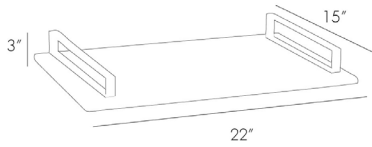

ARTERIOS

EXTON TRAY

2180
H: 3 IN, W: 22 IN, D: 15 IN
White
Contract Suitable As Is

This white polished marble slab tray is balanced with antique brass rail handles. A sleek solution to serving drinks, displaying collectibles or entertaining at parties. Food safe but use care as marble stains easily.

APPEARANCE

Material	Brass, Marble
Material Type	Cast, Honed
Finish	Vintage Brass, White
Top Coat/Sealant	false

DIMENSIONS

Foot Print	2 W: 22 IN, D: 15 IN
------------	-------------------------

SHIPPING

Product Weight	20.8 LBS
Gross Weight 1	25.9 LBS
Shipping Box 1	H: 26 IN, L: 19 IN, W: 7 IN