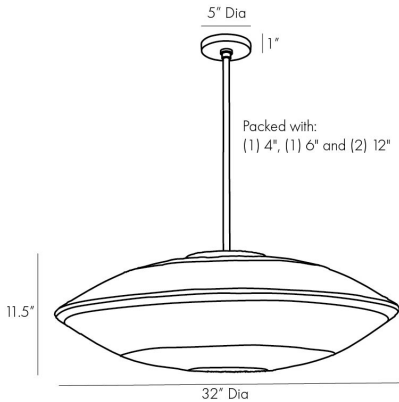

ARTERIOS

HADYA PENDANT

45625
 H: 16.5 IN, Dia: 32.00 IN
 White Ombre Coco Mid Rid, Antique Brass
 Contract Suitable As Is

Exhibiting a mid-century silhouette, the Hadya is defined by both modern and traditional elements. Artisans delicately bend thin spines of coco midrib in natural to white ombré finish, over a saucer-shaped antique brass steel frame with an abaca-wrapped edge detail. A shallow profile makes it great for small spaces. Finish will vary. Additional pipe available (PIPE-504). Damp rated, though limited outdoor conditions may affect finish. Damp-rated, although limited covered outdoor areas may affect finish.

APPEARANCE

Material	Coconut, Steel
Material Type	Midrib
Finish	Antique Brass, White Ombre
Finish Will Vary	true
Top Coat/Sealant	true

DIMENSIONS

Pendant	H: 11.5 IN, Dia: 32.00 IN
Minimum Hanging Height	16.5 IN
Maximum Hanging Height	46.5 IN
Canopy	H: 1 IN, Dia: 5.00 IN

WIRING

Rating	Damp
Suggested Bulb Type	G16
Cord	10 FT, Clear/Silver, SVT
Socket	1, Type A - E26
Photographed Bulb	Frosted Globe Bulb
Maximum Watt	100
Voltage	110-120 V

CERTIFICATIONS

Certifications	Mexico Australia, European Union, United Arab Emirates, United States, Canada
----------------	--

COMPLIANCY

UL/ETL	Yes
CB	Yes
RoHS	true

SHIPPING

Product Weight	12 LBS
Gross Weight 1	12 LBS
Gross Weight 2	3 LBS
Shipping Box 1	H: 12 IN, L: 33.25 IN, W: 33.25 IN
Shipping Box 2	H: 5 IN, L: 5 IN, W: 12 IN