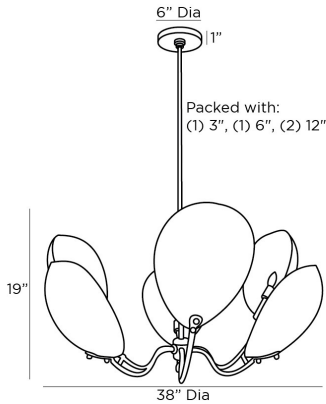

## SAVO CHANDELIER

84072  
H: 23 IN, Dia: 38.00 IN  
Bronze  
Contract Suitable As Is

Drawing upon mid-century lighting design, the Savo is created in bronze brass shell-shaped shades, lined in antique brass. The result is a dramatic and elegant contrast in finishes and reflection. The frame and pipes are constructed in antique brass. Damp-rated, although limited covered outdoor areas may affect finish.

### DIMENSIONS

Chandelier	H: 19 IN, Dia: 38.00 IN
Minimum Hanging Height	23 IN
Maximum Hanging Height	53 IN
Canopy	H: 1 IN, Dia: 6.00 IN

### WIRING

Rating	Damp
Suggested Bulb Type	CA10
Cord	10 FT, Black, SVT
Socket	6, Type B - E12
Photographed Bulb	Clear Bent Tip Candelabra Bulb
Maximum Watt	40
Voltage	110-120 V