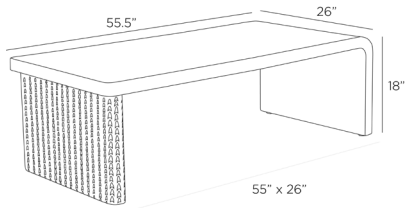

ARTERIOS

CUNNINGHAM COCKTAIL TABLE

FC118

H: 18 IN, W: 55.5 IN, D: 26 IN

Antique Brass

Contract Recommendations: Adding a lacquer coating provides additional protection

Curved lines and textural details lend a partial waterfall effect to a simple form. Pairing ebony mango wood with a contrast sled leg, the elongated silhouette possesses an upward momentum. Accented with details of feather-like antique brass clad. Finish will vary.

APPEARANCE

Material	Brass, Wood
Material Type	Clad, Mango
Finish	Antique Brass
Finish Will Vary	true
Top Coat/Sealant	true

DIMENSIONS

Foot Print	W: 55 IN, D: 26 IN
Leg	H: 16 IN, W: 23.5, D: 3
Table Top	H: 3 IN, W: 55.5 IN, D: 26 IN
Clearance	15.5"
Diagonal Dimension	32 IN

SHIPPING

Shipping Requirements	TruckShip
Product Weight	69.5 LBS
Gross Weight 1	83.79 LBS
Shipping Box 1	H: 58 IN, L: 29 IN, W: 21 IN

CONTRACT

Contract Suitable	Adding a lacquer coating provides additional protection
-------------------	---------------------------------------------------------