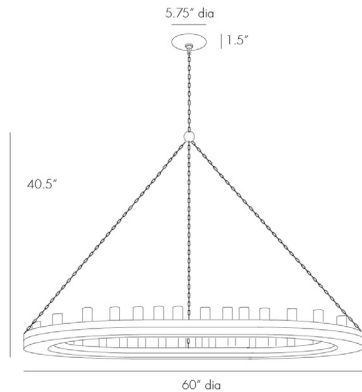

ARTERIOS

GEOFFREY LARGE CHANDELIER

84175
H: 40.5 IN, Dia: 60.00 IN
Gray Stained Wood, Rust
Contract Suitable As Is

This 20-light chandelier is the largest version in the Geoffrey Collection. Hanging by a purposely rusted chain, the large, gray wood ring makes an impressive statement when hanging from a beam in a Great Room or hung above a large round dining table. The Edison bulbs in the photo reinforce the rustic, industrial feel. Additional chain available CHN-987. Damp-rated, although limited covered outdoor conditions may affect finish.

APPEARANCE

Material	Iron, Wood
Material Type	Mango Wood
Finish	Gray, Rust
Finish Will Vary	true
Top Coat/Sealant	true
Link	Welded

DIMENSIONS

Chandelier	H: 4 IN, Dia: 60.00 IN
Minimum Hanging Height	40.5 IN
Maximum Hanging Height	76.5 IN
Canopy	H: 1.5 IN, Dia: 5.75 IN

WIRING

Rating	Damp
Suggested Bulb Type	ST18
Cord	10 FT, Clear/Silver, SVT
Socket	20, Type A- E26 Other
Photographed Bulb	Edison Bulb
Maximum Watt	25
Voltage	110-120 V

CERTIFICATIONS

Certifications	Mexico United States, Canada
----------------	---------------------------------