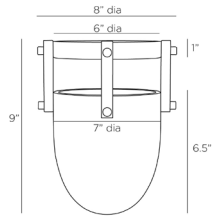

## TOREN FLUSH MOUNT

DFC04  
H: 9 IN, Dia: 8.00 IN  
White Alabaster  
Contract Suitable As Is

An elegant and statement-making solution for small spaces, the Toren flush mount is brilliantly crafted in a domed, white alabaster shade suspended from a brawny frame of English bronze ironwork. Finish will vary. Damp-rated, although limited covered outdoor conditions may affect finish.

### DIMENSIONS

Canopy	H: 1 IN, Dia: 6.00 IN
--------	-----------------------