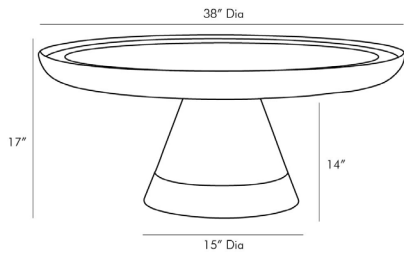

ARTERIOS

VIOLI COFFEE TABLE

5370
H: 17 IN, Dia: 38.00 IN
Brindle
Contract Suitable As Is

Geometric shapes and defined lines make this a notable console table. A rich brindle finish graces the eucalyptus veneer that forms the sizable surface of this piece. The large antique brass ring that surrounds the bottom of the wide pedestal base lifts the deep color and delivers a refined element to its wooden façade. Versatile in style and function, the Viola Console Table works in a variety of settings.

APPEARANCE

Material	Brass, Eucalyptus Veneer
Finish	Antique Brass
Finish Will Vary	true
Top Coat/Sealant	false

DIMENSIONS

Foot Print	Dia: 15.00 IN
Table Top	H: 3 IN, Dia: 37.00 IN

SHIPPING

Shipping Requirements	TruckShip
Product Weight	78 LBS
Gross Weight 1	92 LBS
Shipping Box 1	H: 22 IN, L: 42 IN, W: 42 IN