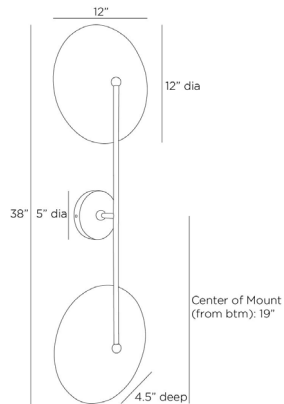

ARTERIO RS

GRIFFITH SCONCE

DWC31
H: 38 IN, W: 12 IN, D: 4.5 IN
Antique Brass
Contract Suitable As Is

A spin-off of our stylish Griffith, this delicate sconce balances a severe bronze finish with an elegant antique brass frame. The bronze plates face forward to diffuse the light and create a warm, even glow. Created with ADA depth, it is an ideal option for corridor lighting.

APPEARANCE

Material Steel
Finish Bronze
Top Coat/Sealant true

DIMENSIONS

Center Of Mount From Btm 12.00
19 IN
Arm H: 27 IN, W: 1 IN, D: 1 IN
Backplate Dia: 5.00 IN

WIRING

Rating Damp
Suggested Bulb Type B10
Cord 1 FT, Black/White, SVT
Socket 2, Type B - E12
Photographed Bulb Clear Straight Tip Candelabra Bulb
Maximum Watt 60
Voltage 110-120 V

COMPLIANCY

RoHS true

SHIPPING

Product Weight 4.1 LBS
Gross Weight 1 6.75 LBS
Shipping Box 1 H: 7.5 IN, L: 41 IN, W: 15 IN

ADDITIONAL INFO

Hanging Orientation Horizontal and Vertical

CONTRACT

Contract Suitable true