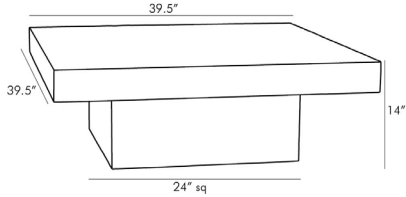

ARTERIOS

CAMPBELL COCKTAIL TABLE

5568

H: 14 IN, W: 39.5 IN, D: 39.5 IN

Soft Black

Contract Recommendations: Adding a lacquer coating provides additional protection

Inspired by the rich rustic quality of our Scout Side Table we've designed a cocktail version in its image--crafted from blackened wood which is first sandblasted to give an intense charred wood finish that you can see and feel. The top uniquely has an added brushed texture and a slight gloss is achieved from a final wax coat delivering a modern polish. The large-scale top extends over the base to create a floating effect--a great focal point for a contemporary living space.

APPEARANCE

Material	Wood
Material Type	Mango
Finish	Sandblasted Soft Black Waxed
Top Coat/Sealant	false

DIMENSIONS

Foot Print	4 IN
Clearance	W: 24 IN, D: 24 IN
	10.5

SHIPPING

Shipping Requirements	TruckShip
Product Weight	164.5 LBS
Gross Weight 1	194 LBS
Shipping Box 1	H: 17 IN, L: 42 IN, W: 42 IN