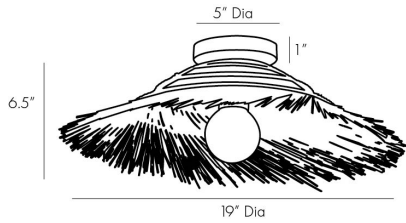

# ARTERIOS

## HAYES SCONCE/ CEILING MOUNT

45099  
H: 6.5 IN, Dia: 19.00 IN  
Natural Coco Midrib  
Contract Suitable As Is

Bearing a beautiful, organic structure, the Hayes establishes a strong presence in a space while remaining light and airy. The skirted form is crafted from natural buri midrib that is woven to appear in a constant state of motion, whirling around the antique brass steel frame. Its versatile design allows this fixture to function as a sconce or a flush mount. A natural choice for illuminating small spaces. Finish will vary.

### DIMENSIONS

Canopy	H: 1 IN, Dia: 5.00 IN
--------	-----------------------