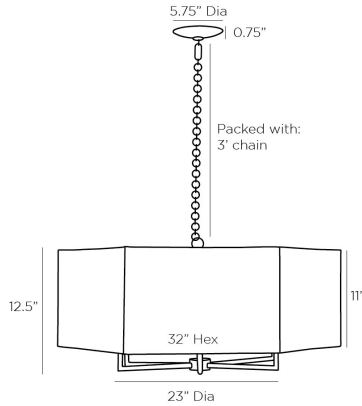

## OXFORD CHANDELIER

82019  
 H: 14 IN, Dia: 32.00 IN  
 Antique Brass  
 Contract Suitable As Is

The Oxford defines traditional chandelier design made from brass in an antique brass finish. A hexagonal off-white linen drum shade dons the classic candelabra silhouette with modern, narrow construction that allows each of the six arms to be slightly showcased. A true to form design with a timeless aesthetic for any space. Finish will vary. Addition chain available (CHN-259). Damp-rated, although limited covered outdoor areas may affect finish.

### DIMENSIONS

Chandelier	H: 12.5 IN, Dia: 32.00 IN
Minimum Hanging Height	14 IN
Maximum Hanging Height	51 IN
Canopy	H: 0.75 IN, Dia: 5.75 IN

### WIRING

Rating	Damp
Cord	10 FT, Clear/Silver, SVT
Socket	6, Type B - E12
Photographed Bulb	Clear Straight Tip Candelabra Bulb
Maximum Watt	40
Voltage	110-120 V