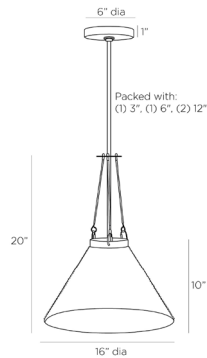

ARTERIOS

SEdge PENDANT

CELERIE KEMBLE

GCDPI01

H: 25 IN, Dia: 16.00 IN

Natural Rattan

Contract Suitable As Is

Inspired by a tiki shade, this natural rattan is accented with vertically aligned brass structures creating a wide hovering shape. Vintage brass chains then connect the top to its base in a sturdy yet sophisticated style.

APPEARANCE

Material	Brass, Rattan
Finish	Vintage Brass
Finish Will Vary	true
Top Coat/Sealant	false

DIMENSIONS

Pendant	H: 10 IN, Dia: 16.00 IN
Minimum Hanging Height	25 IN
Maximum Hanging Height	43 IN
Canopy	H: 1 IN, Dia: 6.00 IN

WIRING

Rating	Damp
Cord	10 FT, Clear/Silver, SVT
Socket	1, Type A - E26
Photographed Bulb	3" Frosted Globe Bulb
Maximum Watt	60
Voltage	110-120 V

CERTIFICATIONS

Certifications	Mexico Australia, European Union, United Arab Emirates, United States, Canada
----------------	--

COMPLIANCY

UL/ETL	Yes
CB	Yes
RoHS	true

SHIPPING

Product Weight	6 LBS
Gross Weight 1	10.78 LBS
Gross Weight 2	0 LBS
Shipping Box 1	H: 20 IN, L: 20 IN, W: 17.25 IN
Shipping Box 2	H: 0 IN, L: 0 IN, W: 0 IN

REPLACEMENT PARTS