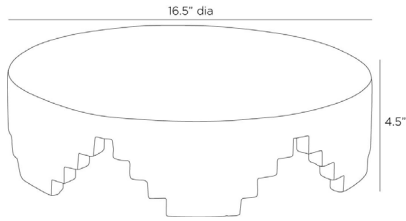

## CORNWALL CENTERPIECE

ATC07

H: 4.5 IN, Dia: 16.50 IN

Faux Travertine

Contract Suitable As Is

Crafted of faux travertine, the highly formalized characteristics of Greek architecture influenced the stairstep details of our geometric resin centerpiece. Its circular form dips in the center, forming a shallow bowl to display an inspired collection. Finish will vary.

### DIMENSIONS

Foot Print	Dia: 16.50 IN
------------	---------------