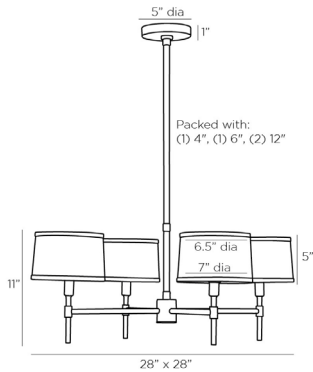

## LUCIANO CHANDELIER

89062  
H: 16 IN, W: 28 IN, D: 28 IN  
Bronze  
Contract Suitable As Is

Harnessing traditional elements, the Luciano is a modern classic. An bronze steel candelabra-style frame presents four lights, each topped with a white linen shade with a matching bronze band that trims the tops and bottoms of each shade. Additional pipe available (PIPE-487). Damp-rated, although limited covered outdoor areas may affect finish.

### DIMENSIONS

Shade Top: 6.50 IN, Dia: 7.00 IN, Side: 5 IN  
Chandelier H: 11 IN, W: 28 IN, D: 28 IN  
Minimum Hanging Height 16 IN  
Maximum Hanging Height 50 IN  
Canopy H: 1 IN, Dia: 5.00 IN