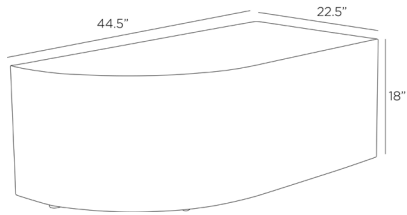

ARTERIOS

CORTEZ COCKTAIL TABLE

FCI15
H: 18 IN, W: 44 IN, D: 22 IN
Bronze
Contract Suitable As Is

A monolithic cocktail table of bronze plated iron is elegant alone, and even more dynamic when paired with its antique brass-plated mate. Designed to "float" in a space, the purely modern form is always essential, never extraneous.

APPEARANCE

Material Iron
Top Coat/Sealant true

DIMENSIONS

Foot Print W: 44 IN, D: 22 IN
Bevel
Clearance
Diagonal Dimension 48 IN

SHIPPING

Shipping Requirements TruckShip
Product Weight 67 LBS
Gross Weight 1 79.38 LBS
Shipping Box 1 H: 41 IN, L: 25 IN, W: 25 IN