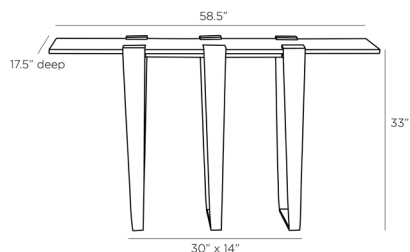

ARTERIOS

OCTAVIA CONSOLE

2118

H: 33 IN, W: 58.5 IN, D: 17.5 IN

Antique Brass

Contract Recommendations: Natural stone requires periodic sealing

Adding a lacquer coating provides additional protection

The spirit of Bauhaus thrives in the simplicity of the Octavia. A solid white marble tabletop is supported by three antique-brass iron legs—each a continuous piece of iron—that clip along the top, both architectural and streamline. Marble will vary.

APPEARANCE

Material	Brass, Marble
Finish	Antique Brass, White
Finish Will Vary	true
Top Coat/Sealant	true

DIMENSIONS

Foot Print	W: 30 IN, D: 14 IN
Table Top	W: 58.5 IN, D: 16 IN
Clearance	32"
Diagonal Dimension	37.5 IN

SHIPPING

Product Weight	170.64 LBS
Gross Weight 1	111.33 LBS
Gross Weight 2	90 LBS
Shipping Box 1	H: 17.32 IN, L: 35.04 IN, W: 19.7 IN
Shipping Box 2	H: 6.3 IN, L: 63.78 IN, W: 22.05 IN

CONTRACT

Contract Suitable	Natural stone requires periodic sealing, Adding a lacquer coating provides additional protection
-------------------	--